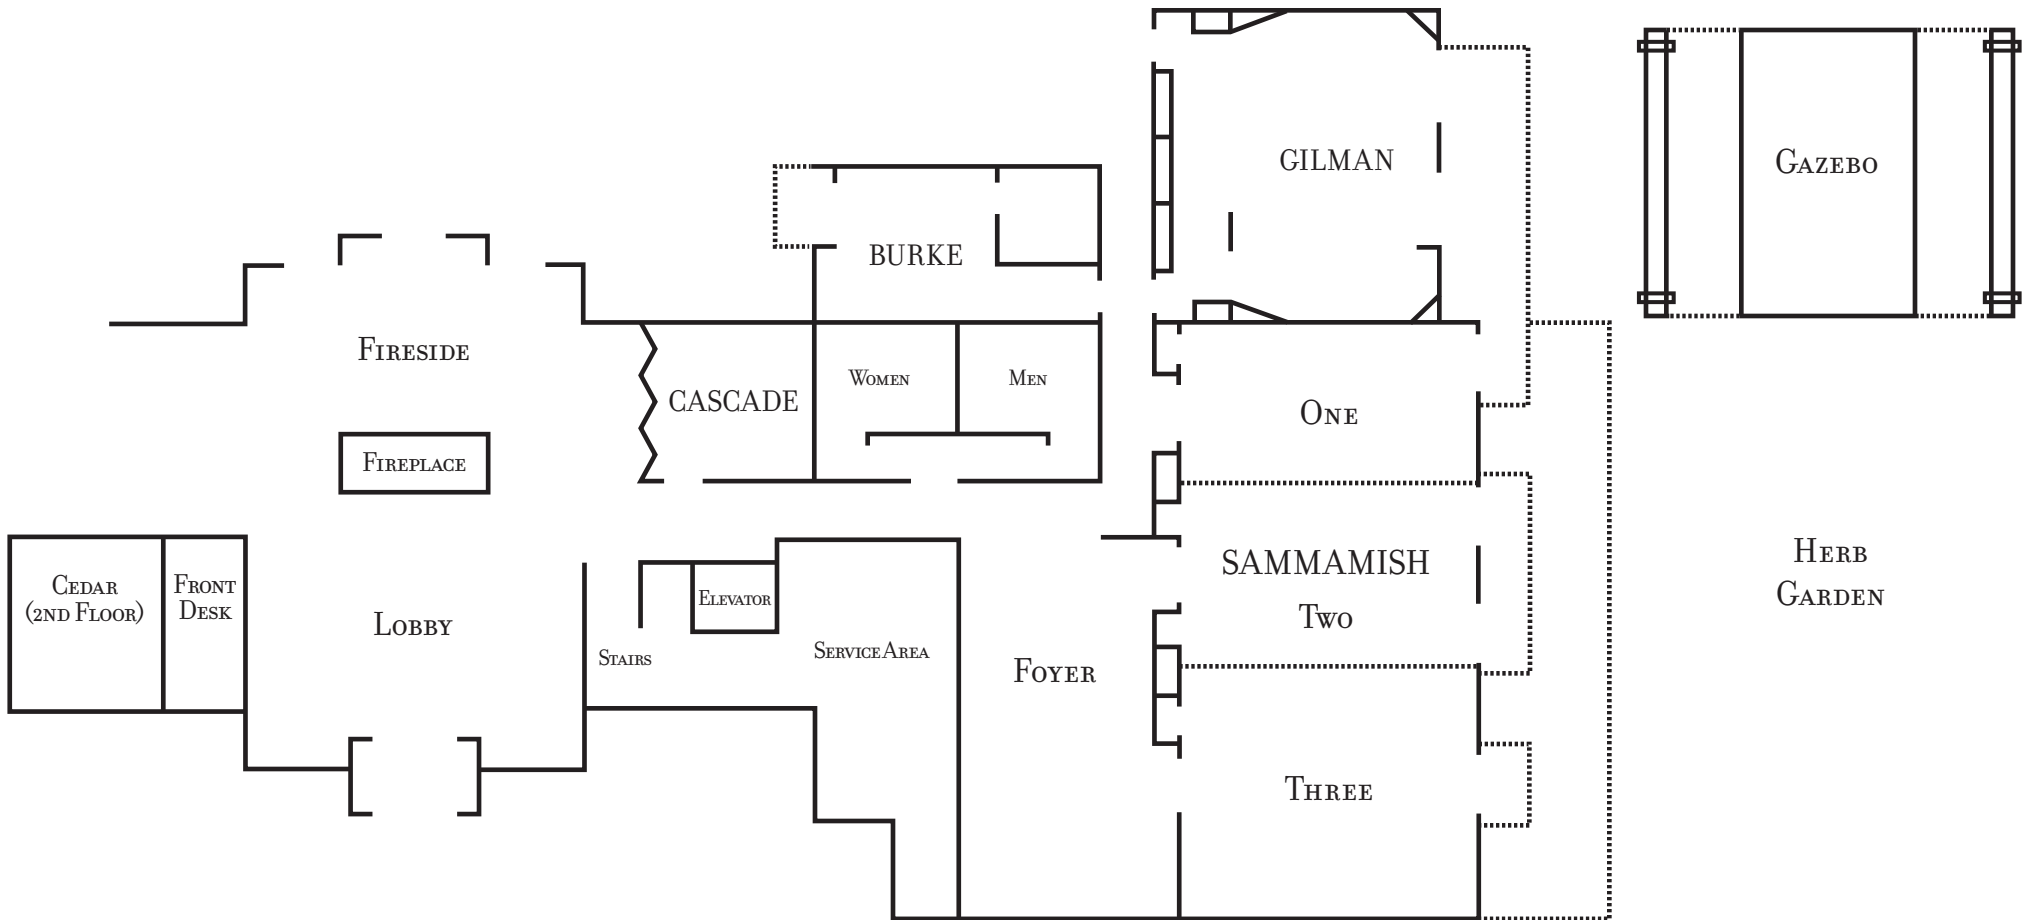

ROOM NAME	SQUARE FEET	DIMENSIONS	CEILING HEIGHT	THEATER STYLE	CLASS STYLE	RECEPTION	OVALS	HOLLOW SQUARE	U SHAPE	CONFERENCE
SAMMAMISH	1,955	61' x 32'	9.75'	180	100	150	140	60	50	60
ONE	500	16.5' x 32'	9.75'	40	24	30	30	15	18	22
TWO	640	20' x 32'	9.75'	55	30	50	40	24	22	24
THREE	815	25.5' x 32'	9.75'	70	45	60	60	36	30	36
FOYER	740	39' x 19'	8.5'	-	-	-	-	-	-	-
CASCADE	366	15' 3" x 24'	8' 6"	-	-	24	20	-	-	14
BURKE	220	16.5' x 13'	9.75'	10	-	-	10	-	-	10
GILMAN	868	28' x 31'	9.75'	49	33	40	44	22	22	24
CEDAR	375	22' x 17'	9'	35	-	24	20	-	12	16
GAZEBO	720	20' x 36'	10'	-	-	-	-	-	-	-
TOTAL	5,244									